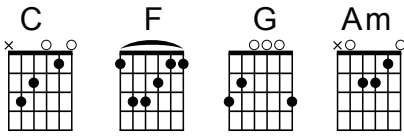

MY LIGHTHOUSE

Rend Collective

Key = C

♩ = 110

Verse 1:

C F C
In my wrestling and in my doubts,
F C G
in my failures, You won't walk out.
C F C
Your great love will lead me through.
F C G C
You are the peace in my troubled sea,
F C G C
You are the peace in my troubled sea.

Verse 2:

C F C
In the silence You won't let go,
F C G
in the questions Your truth will hold.
C F C
Your great love will lead me through.
F C G C
You are the peace in my troubled sea,
F C G C
You are the peace in my troubled sea.

Chorus:

F C Am G
My Lighthouse, my Lighthouse,
F C Am G
shining in the darkness, I will follow You.
F C Am G
My Lighthouse, my Lighthouse,
F C
I will trust the promise
Am G F C | G |
You will carry me safe to shore,
F C | G |
safe to shore,
F C | G |
safe to shore,
C
safe to shore

Verse 3:

C F C
I won't fear what tomorrow brings,
F C G
with each morning I'll rise and sing.
C F C
My God's love will lead me through.
F C G C
You are the peace in my troubled sea,
F C G C
You are the peace in my troubled sea.

Mid section:

F C Am G
Fire before us, You're the brightest,
F C Am G
You will lead us through the storms.
[Sing 4 times]